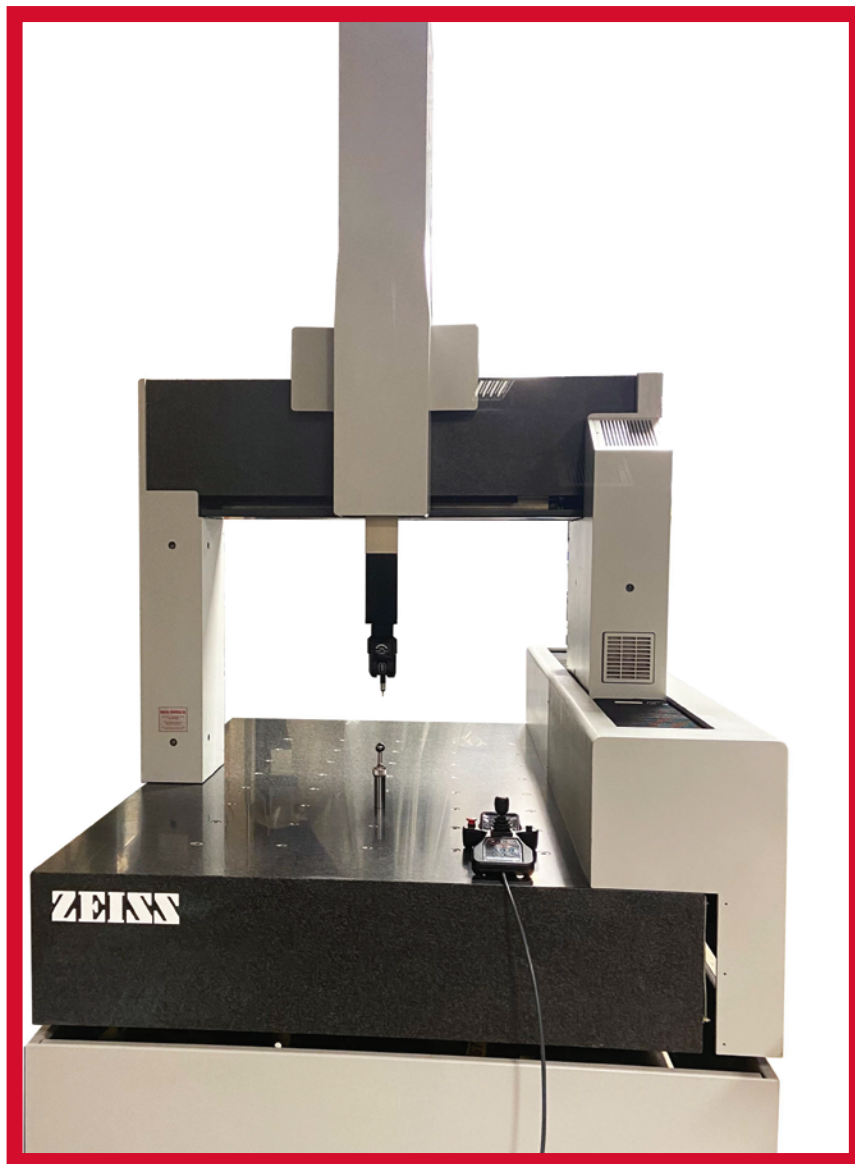

ZEISS with Renishaw PH20

ISO 9001:2015 & 17025:2017 Certified

Price: \$58,000

Measuring Range: 48" x 33" x 20"

Overall Dimensions: L=84" W=61" H=117"

Software: Verisurf 2022

Probing System: Renishaw PH20 Probe

Controller Type: New Renishaw UCC

F.O.B: Costa Mesa, CA

Installation, Training & Logistics To Be Quoted